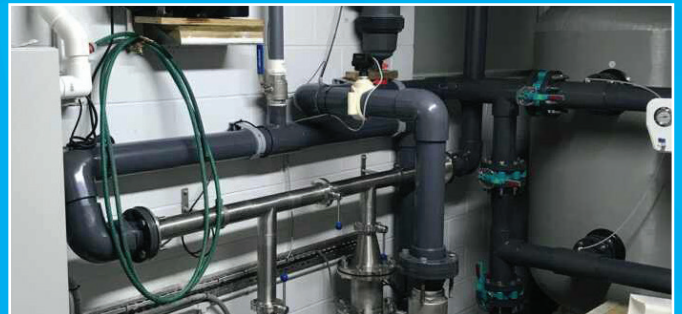

Given there were reasonably high levels of chlorine in the water, the strength of the schedule 80 product was a key deciding factor. Along with this, Spears schedule 80 PVC pipe and fittings gave an industrial appearance producing an aesthetically impressive installation. Matt said,

Along with the Spears schedule 80 PVC pipe and fittings, the polyamide Swiss manufactured CLIC clamps were used as the bracketing system. Along with being fast and very easy to install, the CLIC brackets are both chemical and UV resistant, and able to handle temperatures from -40°C to 110°C. With their ratchet locking system each bracket can take a range of different types of pipe meaning stockists can reduce the number of different types of brackets they need to hold in stock. For example, a CLIC clamp which suits 50mm PVC pressure pipe, also can hold 63mm MDPE, 63mm PP-R, 50mm Galv pipe, and 65mm stainless steel dairy tube.

The noryl resin, glass reinforced 4N tapping bands were also used for injection points. These tapping bands offer a heavy duty, corrosion resistant alternative to other metallic bands, particularly beneficial in this installation where high levels of chlorine were present. They are approved by a number of councils throughout New Zealand for use in water main networks and are commonly selected for irrigation installations.