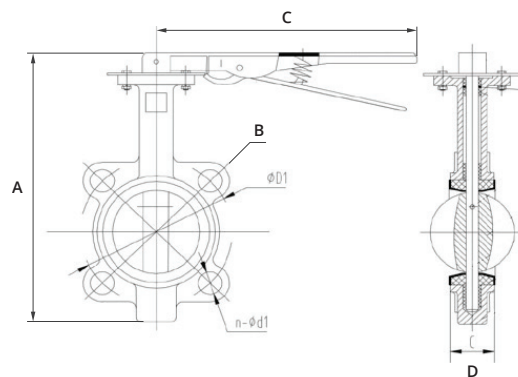

Lugged valves have Table E flange configuration and wafer valves have a universal bolt pattern.

Epoxy coated cast iron body.

Complies with BS5155.

Lockable lever with 10 position stainless steel notch plate for optimum flow control.

Maximum nominal working pressure 16Bar / 230PSI.

316 grade stainless steel disc.

EPDM liner rated to 120°C. Suitable for hot water, steam, alcohols, coolants, acids & bases.

Lugged Cast Iron Butterfly Valve - SS Disc

- Cast iron, stainless steel disc
- Table E threaded stud pattern
- Maximum nominal working pressure 230 PSI / 16 Bar
- EPDM seal temperature rating 120°C
- EPDM is suitable for hot water, steam, alcohols, coolants, acids and bases
- Lockable lever with 10 position stainless steel notch plate

Wafer Cast Iron Butterfly Valve - SS Disc

- Cast iron, stainless steel disc
- Wafer bolt pattern
- Maximum nominal working pressure 230 PSI/16 Bar
- EPDM seal temperature rating 120°C
- EPDM is suitable for hot water, steam, alcohols, coolants, acids and bases
- Lockable lever with 10 position stainless steel notch plate
- 400mm comes with a gearbox option only