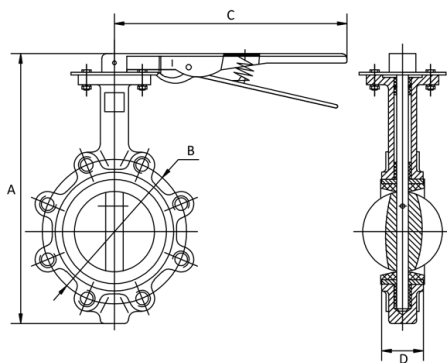

Lugged valves have Table E flange configuration and wafer valves have a universal bolt pattern.

Epoxy coated cast iron body.

Complies with BS5155.

Lockable lever with 10 position stainless steel notch plate for optimum flow control.

Maximum nominal working pressure 16Bar / 230PSI.

316 grade stainless steel disc.

EPDM liner rated to 120°C. Suitable for hot water, steam, alcohols, coolants, acids & bases.

Lugged Cast Iron Butterfly Valve - SS Disc

- Cast iron, stainless steel disc
- Table E threaded stud pattern
- Maximum nominal working pressure 230 PSI / 16 Bar
- EPDM seal temperature rating 120°C
- EPDM is suitable for hot water, steam, alcohols, coolants, acids and bases
- Lockable lever with 10 position stainless steel notch plate

Wafer Cast Iron Butterfly Valve - SS Disc

- Cast iron, stainless steel disc
- Wafer bolt pattern
- Maximum nominal working pressure 230 PSI/16 Bar
- EPDM seal temperature rating 120°C
- EPDM is suitable for hot water, steam, alcohols, coolants, acids and bases
- Lockable lever with 10 position stainless steel notch plate
- 400mm comes with a gearbox option only