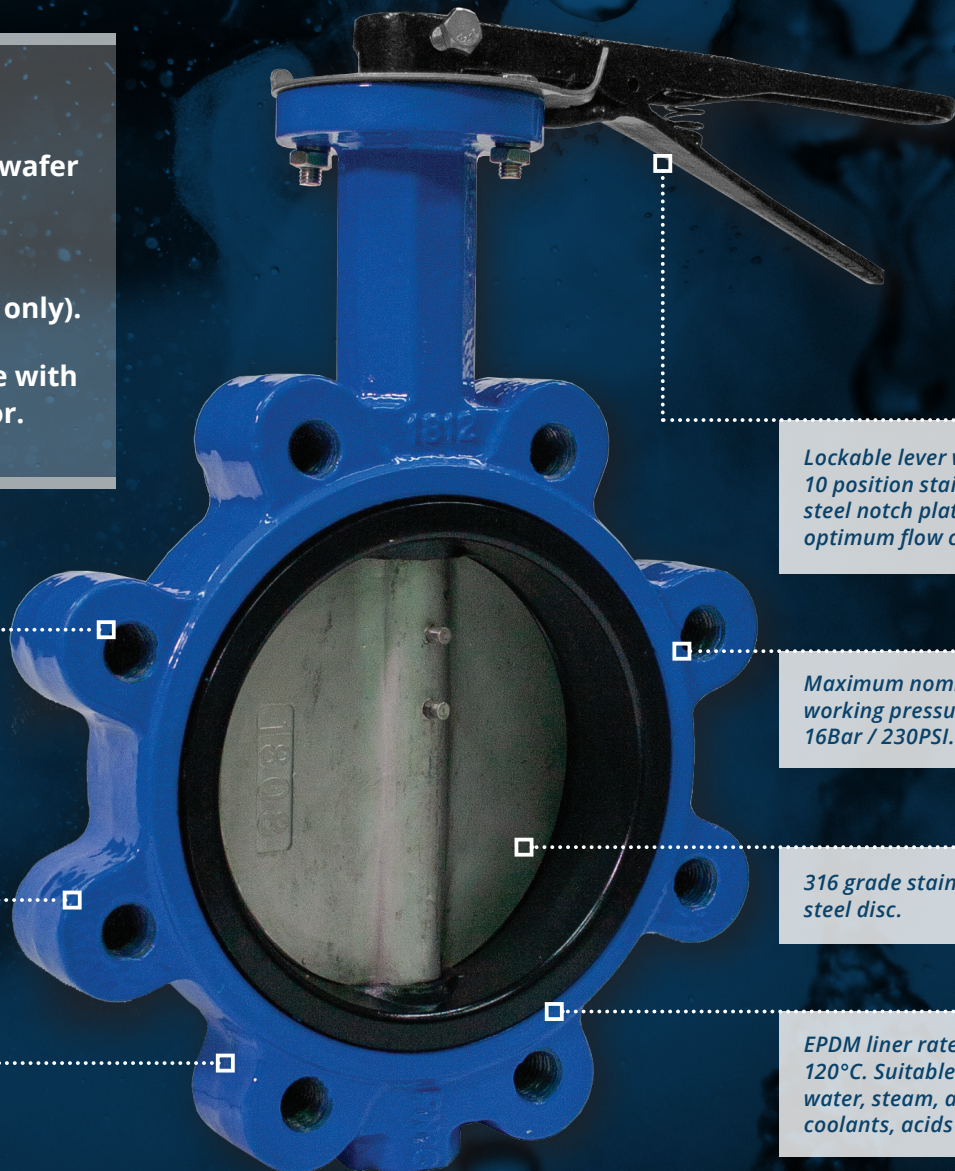

Smarter pipeline solutions

Introducing the new Waterworks Butterfly Valves

Buy with confidence and peace of mind in a high quality valve.

Available in:

- Both lugged and wafer configuration.
- Sizes 50 - 300mm (400mm gearbox only).
- All sizes available with gear-box operator.

Lugged valves have Table E flange configuration and wafer valves have a universal bolt pattern.

Epoxy coated cast iron body.

Complies with BS5155.

Lockable lever with 10 position stainless steel notch plate for optimum flow control.

Maximum nominal working pressure 16Bar / 230PSI.

316 grade stainless steel disc.

EPDM liner rated to 120°C. Suitable for hot water, steam, alcohols, coolants, acids & bases.

Lugged Cast Iron Butterfly Valve - SS Disc

- Cast iron, stainless steel disc
- Table E threaded stud pattern
- Maximum nominal working pressure 230 PSI / 16 Bar
- EPDM seal temperature rating 120°C
- EPDM is suitable for hot water, steam, alcohols, coolants, acids and bases
- Lockable lever with 10 position stainless steel notch plate